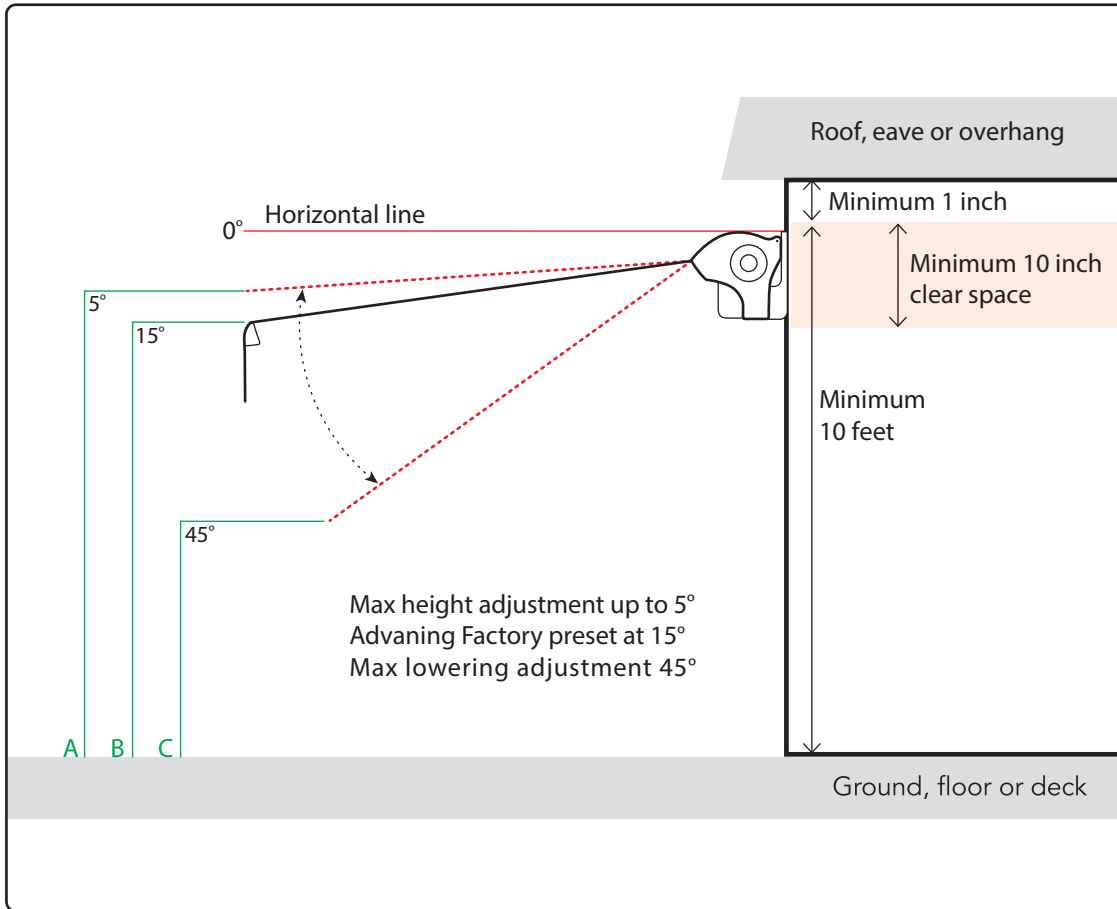

## AWNING FRONT BAR HEIGHT ADJUSTMENT

Series	Awning Size	Height (A)	Height (B)	Height (C)
S (Slim) Series	10' x 8'	109.4"	92.5"	48.4"
	12' x 10'	107.8"	87.3"	34.6"
C (Classic) Series	8' x 7'	111.0"	97.2"	61.4"
	10' x 8'	109.8"	94.1"	53.1"
	12' x 10'	107.8"	87.8"	36.2"
	13' x 10'	107.8"	87.8"	36.2"
	16' x 10'	107.8"	87.8"	36.2"
L (Luxury) Series	8' x 6'	111.3"	97.6"	62.6"
	10' x 8'	109.4"	92.5"	48.4"
	12' x 10'	107.8"	87.3"	34.6"
	14' x 10'	107.8"	87.3"	34.6"
	16' x 10'	107.8"	87.3"	34.6"
	18' x 10'	107.8"	87.3"	34.6"

NOTE: The illustration features the variable drop range for the adjustable Easy Pitch™ mechanism. The awning's anchorage point of 10-ft (305cm) was chosen for easy mathematical comprehension but is not intended to serve as a mandatory height requirement. Various installations may require an anchorage height that is less than or greater to 10 ft and the Advaning design will accommodate that at the installer's discretion. Please contact a professional installer should any questions arise on the proper anchorage requirements for your particular installation.