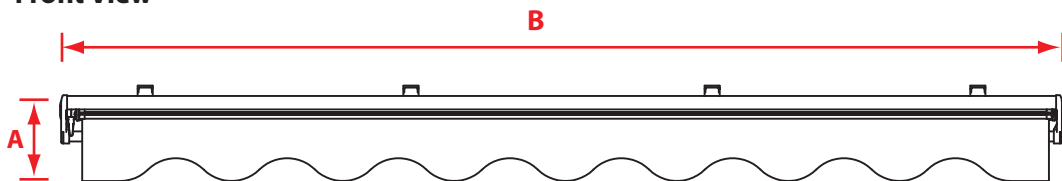

ADVANING Semi-Cassette Awning Dimensions Table

Style		Size	Actual Product Weight (lbs)	A	B	C	D
				Height (Top to Bottom)	Width (Side to Side)	Min Depth (Front to Back)	Max Depth (Front to Back)
S Series (Slim)	Manual	10' x 8'	50.7	10.5"	118"	7.6"	98"
		12' x 10'	66.1	10.5"	142"	7.6"	118"
C Series (Classic)	Manual	8' x 6.5'	44.1	9.8"	98"	7.7"	79"
		10' x 8'	48.5	9.8"	118"	7.7"	98"
		12' x 10'	68.3	9.8"	144"	7.7"	118"
		13' x 10'	75	9.8"	157"	7.7"	118"
		16' x 10'	79.4	9.8"	197"	7.7"	118"
	Electric	8' x 6.5'	52.9	9.8"	98"	7.7"	79"
		10' x 8'	57.3	9.8"	118"	7.7"	98"
		12' x 10'	77.2	9.8"	144"	7.7"	118"
L Series (Luxury)	Manual	8' x 6'	52.9	10.5"	98"	7.6"	78"
		10' x 8'	61.7	10.5"	118"	7.6"	98"
		12' x 10'	83.8	10.5"	142"	7.6"	118"
		14' x 10'	93.7	10.5"	165"	7.6"	118"
		16' x 10'	103.6	10.5"	189"	7.6"	118"
	Electric	10' x 8'	68.3	10.5"	118"	7.6"	98"
12' x 10'		90.4	10.5"	142"	7.6"	118"	
14' x 10'		100.3	10.5"	165"	7.6"	118"	
		16' x 10'	110.2	10.5"	189"	7.6"	118"
		18' x 10'	134.5	10.5"	217"	7.6"	118"

C series Dual-use Bracket

S / L series Wall Bracket

L series Soffit Bracket

Front View

Side View