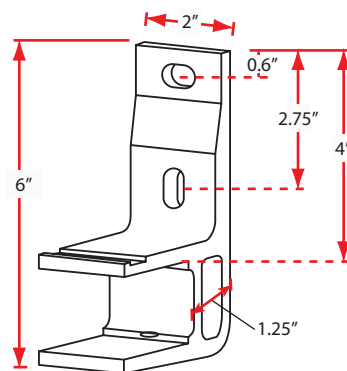

S / L series Wall Bracket