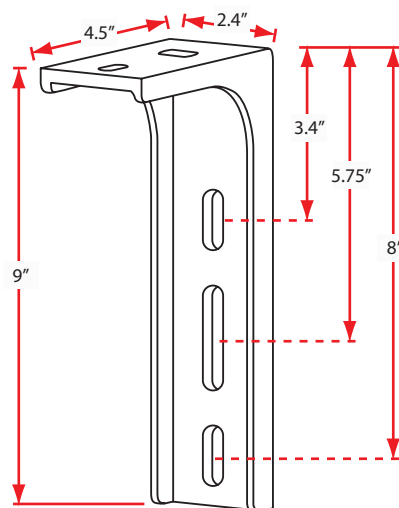

L series Soffit Bracket