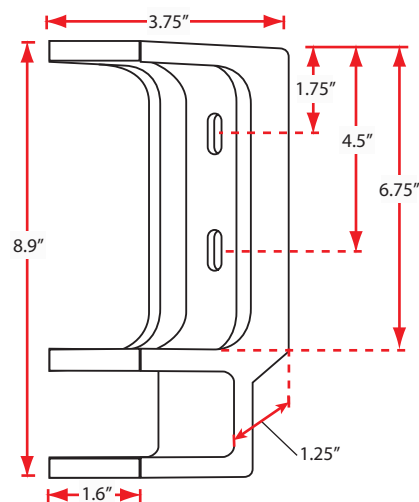

ADVANING Semi-Cassette Awning Dimensions Table

Style		Size	Actual Product Weight (lbs)	A	B	C	D
				Height (Top to Bottom)	Width (Side to Side)	Min Depth (Front to Back)	Max Depth (Front to Back)
S Series (Slim)	Manual	10' x 8'	50.7	10.5"	118"	7.6"	98"
		12' x 10'	66.1	10.5"	142"	7.6"	118"
C Series (Classic)	Manual	8' x 6.5'	44.1	9.8"	98"	7.7"	79"
		10' x 8'	48.5	9.8"	118"	7.7"	98"
		12' x 10'	68.3	9.8"	144"	7.7"	118"
		13' x 10'	75	9.8"	157"	7.7"	118"
		16' x 10'	79.4	9.8"	197"	7.7"	118"
	Electric	8' x 6.5'	52.9	9.8"	98"	7.7"	79"
		10' x 8'	57.3	9.8"	118"	7.7"	98"
		12' x 10'	77.2	9.8"	144"	7.7"	118"
L Series (Luxury)	Manual	8' x 6'	52.9	10.5"	98"	7.6"	78"
		10' x 8'	61.7	10.5"	118"	7.6"	98"
		12' x 10'	83.8	10.5"	142"	7.6"	118"
		14' x 10'	93.7	10.5"	165"	7.6"	118"
		16' x 10'	103.6	10.5"	189"	7.6"	118"
	Electric	10' x 8'	68.3	10.5"	118"	7.6"	98"
12' x 10'		90.4	10.5"	142"	7.6"	118"	
14' x 10'		100.3	10.5"	165"	7.6"	118"	
		16' x 10'	110.2	10.5"	189"	7.6"	118"
		18' x 10'	134.5	10.5"	217"	7.6"	118"

C series Dual-use Bracket