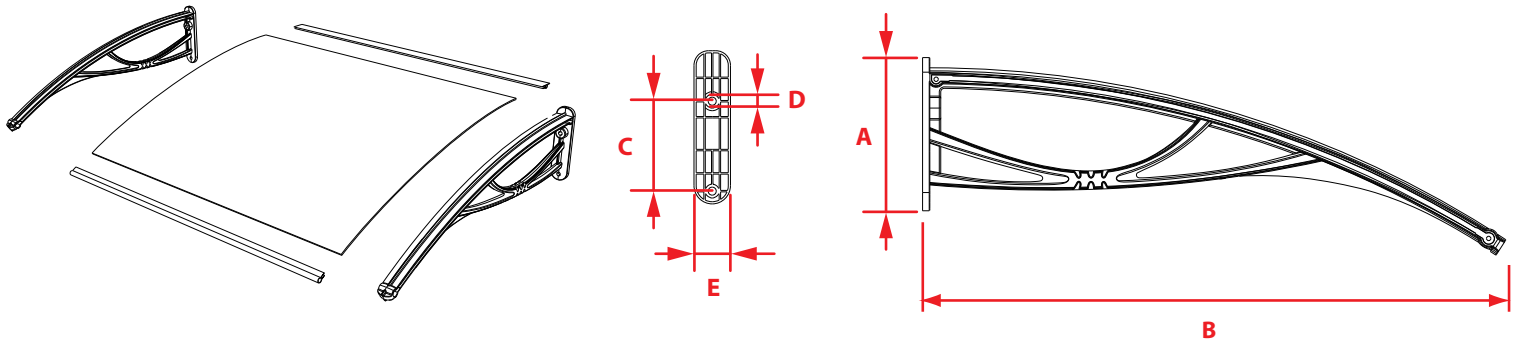

Door Awning Dimensions Table

Style	Size	Unit	Assembled Product (DxWxH)	A	B	C	D	E	F
				Bracket (Height)	Bracket (Depth)	Bracket Holes Distance	Bracket Holes Diameter	Bracket Width	Bracket Width
PN Series	DA5531-PBS1N	mm	800x1400x210	210	800	123	11	50	-
		inch	31x55x8.3	8.3	31.5	4.8	0.43	2	-
	DA5531-PWS1N	mm	800x1400x210	210	800	123	11	50	-
		inch	31x55x8.3	8.3	31.5	4.8	0.43	2	-
PA Series	DA5935-PSS1A	mm	900x1500x140	135	865	105	11	40	952
		inch	35x59x5.5	5.3	34.1	4.1	0.43	1.6	37.5

The listed measurements are for general reference only. Please always consult a professional installer for advice on proper hardware and installation.
Note: Data Error ±10~20%.

PN Series