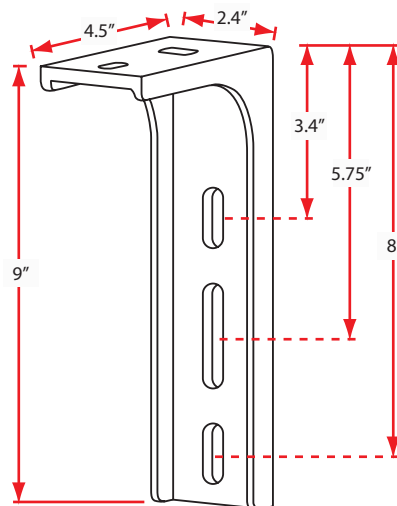

L series Soffit Bracket