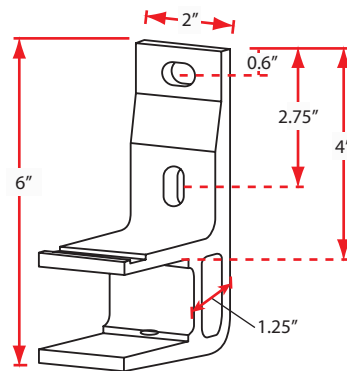

S / L series Wall Bracket