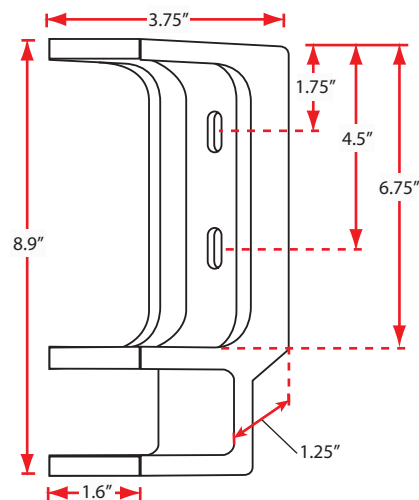

ADVANING Semi-Cassette Awning Dimensions Table

Style		Size	Actual Product Weight (lbs)	A	B	C	D
				Height (Top to Bottom)	Width (Side to Side)	Min Depth (Front to Back)	Max Depth (Front to Back)
S Series (Slim)	Manual	10' x 8'	50.7	10.5"	118"	7.6"	98"
		12' x 10'	66.1	10.5"	142"	7.6"	118"
C Series (Classic)	Manual	8' x 6.5'	44.1	9.8"	98"	7.7"	79"
		10' x 8'	48.5	9.8"	118"	7.7"	98"
		12' x 10'	68.3	9.8"	144"	7.7"	118"
		13' x 10'	75	9.8"	157"	7.7"	118"
		16' x 10'	79.4	9.8"	197"	7.7"	118"
	Electric	8' x 6.5'	52.9	9.8"	98"	7.7"	79"
		10' x 8'	57.3	9.8"	118"	7.7"	98"
		12' x 10'	77.2	9.8"	144"	7.7"	118"
L Series (Luxury)	Manual	8' x 6'	52.9	10.5"	98"	7.6"	78"
		10' x 8'	61.7	10.5"	118"	7.6"	98"
		12' x 10'	83.8	10.5"	142"	7.6"	118"
		14' x 10'	93.7	10.5"	165"	7.6"	118"
		16' x 10'	103.6	10.5"	189"	7.6"	118"
	Electric	10' x 8'	68.3	10.5"	118"	7.6"	98"
12' x 10'		90.4	10.5"	142"	7.6"	118"	
14' x 10'		100.3	10.5"	165"	7.6"	118"	
		16' x 10'	110.2	10.5"	189"	7.6"	118"
		18' x 10'	134.5	10.5"	217"	7.6"	118"

C series Dual-use Bracket