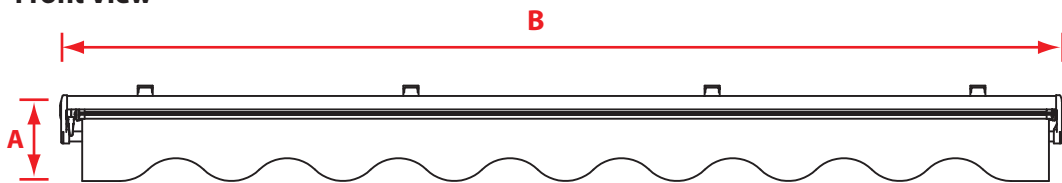

NOTE: The illustration features the variable drop range for the adjustable Easy Pitch™ mechanism. The awning's anchorage point of 10-ft (305cm) was chosen for easy mathematical comprehension but is not intended to serve as a mandatory height requirement. Various installations may require an anchorage height that is less than or greater to 10 ft and the Advaning design will accommodate that at the installer's discretion. Please contact a professional installer should any questions arise on the proper anchorage requirements for your particular installation.

ADVANING Semi-Cassette Awning Dimensions Table

Style		Size	Actual Product Weight (lbs)	A	B	C	D
				Height (Top to Bottom)	Width (Side to Side)	Min Depth (Front to Back)	Max Depth (Front to Back)
S Series (Slim)	Manual	10' x 8'	50.7	10.5"	118"	7.6"	98"
		12' x 10'	66.1	10.5"	142"	7.6"	118"
C Series (Classic)	Manual	8' x 6.5'	44.1	9.8"	98"	7.7"	79"
		10' x 8'	48.5	9.8"	118"	7.7"	98"
		12' x 10'	68.3	9.8"	144"	7.7"	118"
		13' x 10'	75	9.8"	157"	7.7"	118"
		16' x 10'	79.4	9.8"	197"	7.7"	118"
	Electric	8' x 6.5'	52.9	9.8"	98"	7.7"	79"
		10' x 8'	57.3	9.8"	118"	7.7"	98"
		12' x 10'	77.2	9.8"	144"	7.7"	118"
L Series (Luxury)	Manual	8' x 6'	52.9	10.5"	98"	7.6"	78"
		10' x 8'	61.7	10.5"	118"	7.6"	98"
		12' x 10'	83.8	10.5"	142"	7.6"	118"
		14' x 10'	93.7	10.5"	165"	7.6"	118"
		16' x 10'	103.6	10.5"	189"	7.6"	118"
	Electric	10' x 8'	68.3	10.5"	118"	7.6"	98"
12' x 10'		90.4	10.5"	142"	7.6"	118"	
14' x 10'		100.3	10.5"	165"	7.6"	118"	
		16' x 10'	110.2	10.5"	189"	7.6"	118"
		18' x 10'	134.5	10.5"	217"	7.6"	118"

C series Dual-use Bracket

S / L series Wall Bracket

L series Soffit Bracket

Front View

Side View