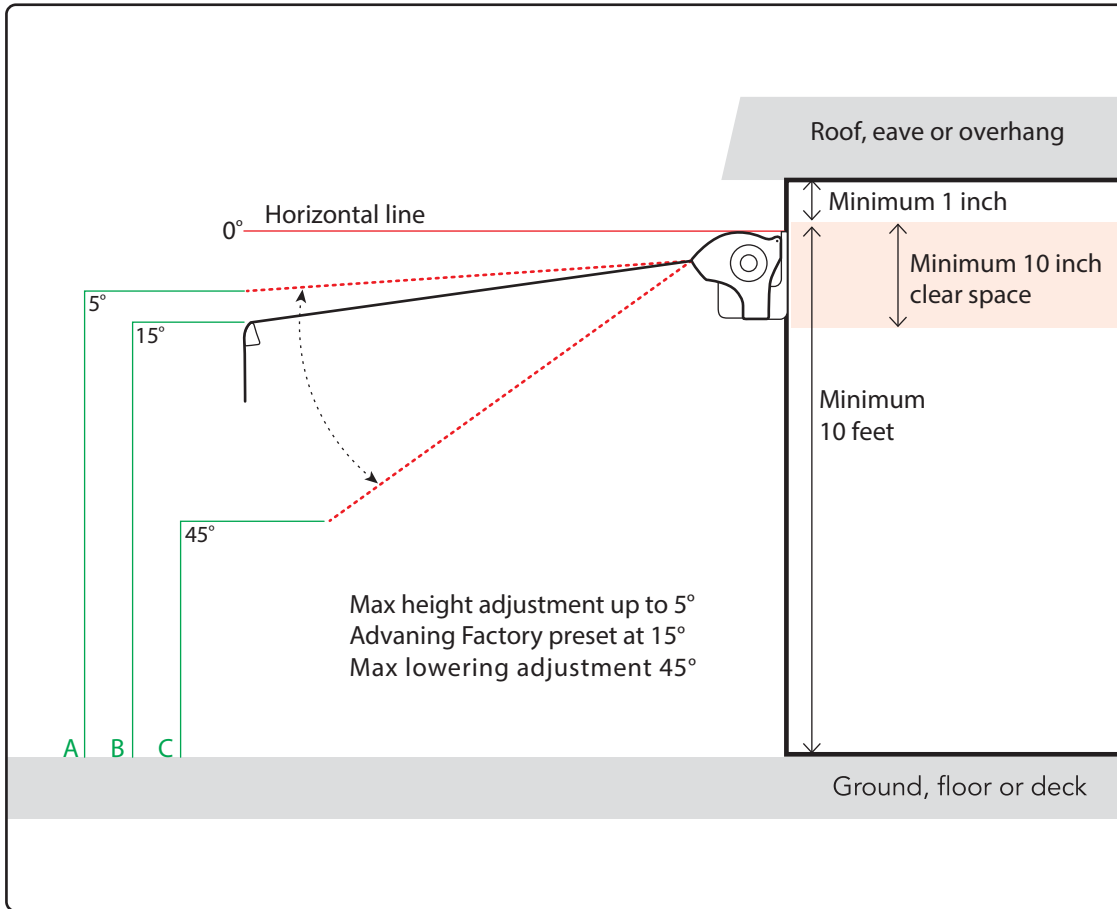

AWNING FRONT BAR HEIGHT ADJUSTMENT

Series	Awning Size	Height (A)	Height (B)	Height (C)
S (Slim) Series	10' x 8'	109.4"	92.5"	48.4"
	12' x 10'	107.8"	87.3"	34.6"
C (Classic) Series	8' x 7'	111.0"	97.2"	61.4"
	10' x 8'	109.8"	94.1"	53.1"
	12' x 10'	107.8"	87.8"	36.2"
	13' x 10'	107.8"	87.8"	36.2"
	16' x 10'	107.8"	87.8"	36.2"
L (Luxury) Series	8' x 6'	111.3"	97.6"	62.6"
	10' x 8'	109.4"	92.5"	48.4"
	12' x 10'	107.8"	87.3"	34.6"
	14' x 10'	107.8"	87.3"	34.6"
	16' x 10'	107.8"	87.3"	34.6"
	18' x 10'	107.8"	87.3"	34.6"

NOTE: The illustration features the variable drop range for the adjustable Easy Pitch™ mechanism. The awning's anchorage point of 10-ft (305cm) was chosen for easy mathematical comprehension but is not intended to serve as a mandatory height requirement. Various installations may require an anchorage height that is less than or greater to 10 ft and the Advaning design will accommodate that at the installer's discretion. Please contact a professional installer should any questions arise on the proper anchorage requirements for your particular installation.